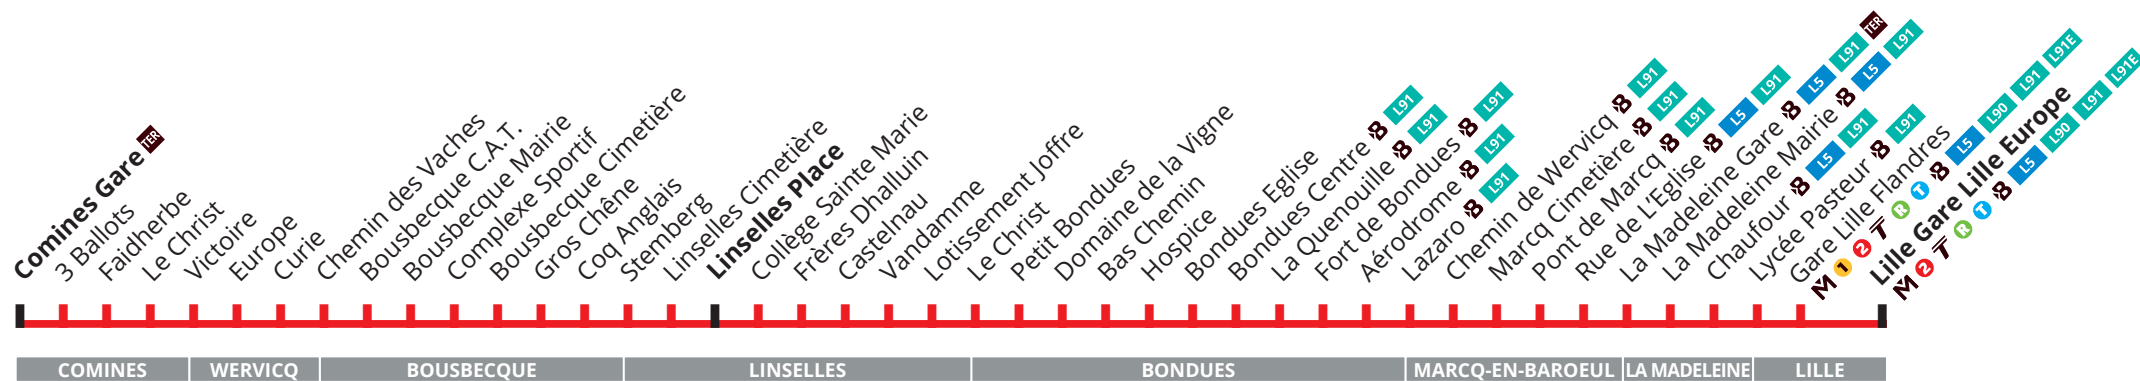

86

Direction
Gare Lille Europe

Horaires HIVER 2022-2023
à partir du 29 août 2022

CORRESPONDANCES

M 1 2 Métro ligne 1 / 2

T R T Tramway Roubaix / Tourcoing

B L5 L90 L91 L91E Liane

TER SNCF

Du lundi au vendredi en période scolaire

Table with 24 columns and 10 rows of train arrival and departure times for various stations from COMINES GARE to GARE LILLE EUROPE. Columns include times from 06:00 to 23:25.

M = CIRCULE UNIQUEMENT LE MERCREDI
V = CIRCULE UNIQUEMENT LE VENDREDI
Z = NE CIRCULE PAS LE MERCREDI

Du lundi au vendredi - vacances scolaires

Table with 24 columns and 10 rows of train arrival and departure times for various stations during school holidays. Includes specific times for stations like COMINES GARE to GARE LILLE EUROPE.

Table with 10 columns and 10 rows of train arrival and departure times for various stations on Sundays and public holidays. Includes specific times for stations like COMINES GARE to GARE LILLE EUROPE.