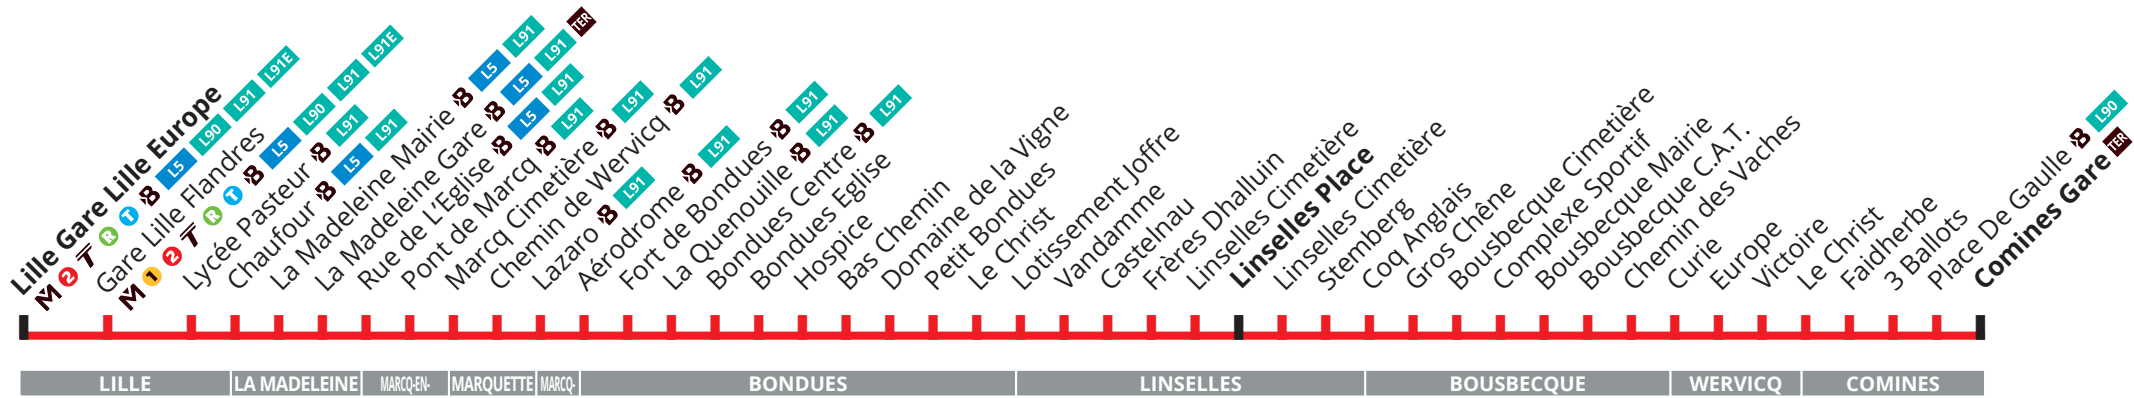

Samedi

Table with 24 columns and 10 rows of train arrival and departure times for various stations on Saturdays. Includes specific times for stations like COMINES GARE to GARE LILLE EUROPE.

Dimanche et jours fériés

Table with 10 columns and 10 rows of train arrival and departure times for various stations on Sundays and public holidays. Includes specific times for stations like COMINES GARE to GARE LILLE EUROPE.

86

Direction
Comines Gare

Horaires HIVER 2022-2023

à partir du 29 août 2022

CORRESPONDANCES

M 1 2 Métro ligne 1 / 2

T **R** **T** Tramway Roubaix / Tourcoing

B L5 L90 L91 L91E Liane

TER SNCF